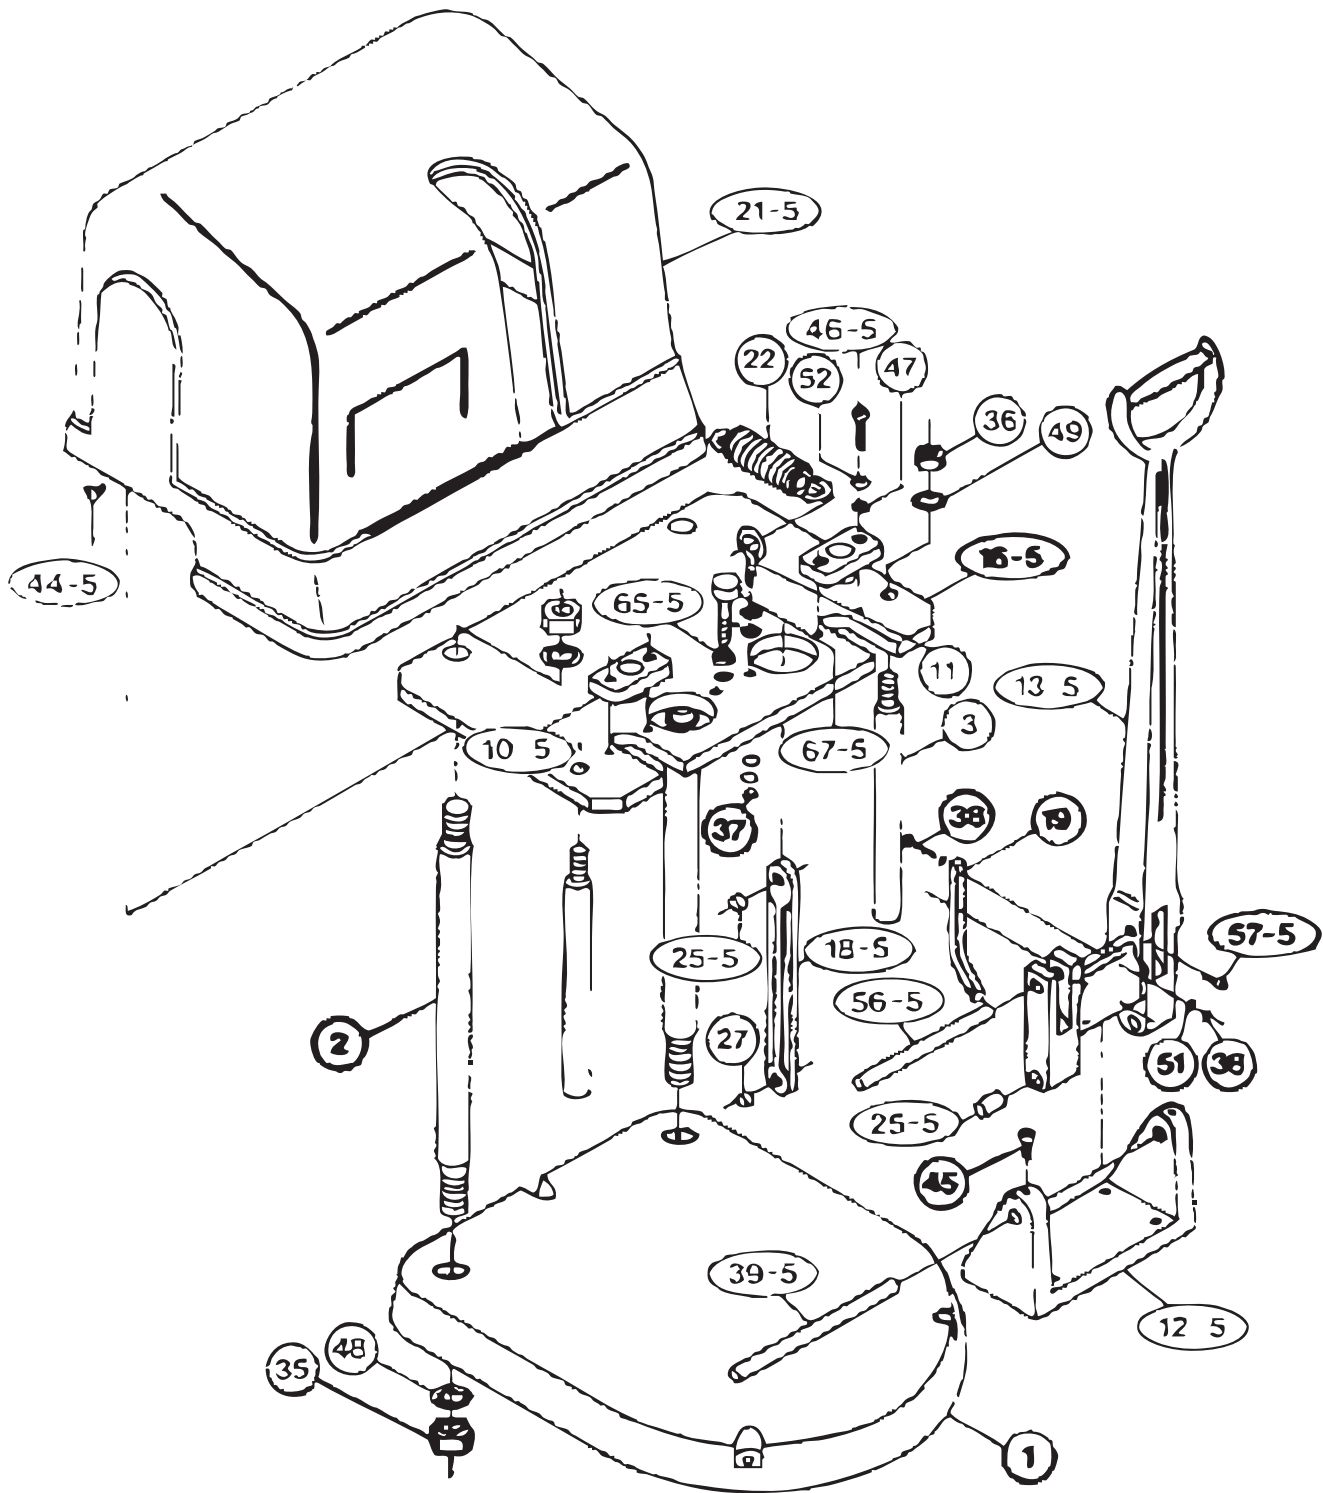

Parts Breakdown

Item 11060

Parts Breakdown

Item 11060

Parts Breakdown

Item 11060

Item No.	Description	Position	Item No.	Description	Position	Item No.	Description	Position
AJ092	Base for 11060	1	AJ110	Bumper for Handle for 11060	23-5	AH835	Allen Cap Screw 3/4" for 11060	45
AJ093	Column for 11060	2	AH824	Pin for Lock Ring for 11060	24	AJ118	Allen Cap Screw 1/4" - 1" for 11060	46-5
45658	Exterior Shaft for 11060	3	AJ111	Bushing 1/2" for 11060	25-5	AH837	Plain Washer 1/4" for 11060	47
AJ094	Inside Shaft for 11060	4-5	44868	Bushing 3/4" for 11060	26	AH838	Internal Washer 3/4" for 11060	48
AJ095	Link Arm for 11060	5-5	AH825	Bushing 1/4" for 11060	27	AH839	Internal Washer 1/2" for 11060	49
AJ096	Lock Ring for 11060	6	AJ112	Allen Set Screw 1/4" - 20x1 1/2" for 11060	28	AJ119	Internal Washer 1/4" for 11060	50
AJ097	Block for 11060	7	AH826	Allen Set Screw 1" for 11060	29	AH840	Internal Washer 3/16" for 11060	51
AJ098	Plastic Guide for 11060	8	AC924	Complete Set of Blade for 11060	30	AH841	Lock Washer 1/4" for 11060	52
44869	Down Holder for Needler for 11060	9	AC925	Individual Blade for 11060	31	AJ120	Stainless Steel Rod 3/8" x 5 3/4" for 11060	56-5
AJ099	Guide with Bushing for Inside Shaft for 11060	10-5	AH827	Blades Spacer for 11060	32	AJ121	Allen Cap Screw 10-24 x 1/2" for 11060	57-5
AJ100	Eye Bolt for Spring for 11060	11	AH828	Threaded Rod for 11060	33	16278	C-Clip Shaft Holder for 11060	58-5
AJ101	Support for Handle for 11060	12-5	AJ113	Elastic Stop Nut for 11060	34	AJ122	Stainless Steel Hex Head Screw 10-32 x 3/8" for 11060	59-5
AJ102	Handle for 11060	13-5	AH829	Nut 3/4" for 11060	35	AH843	Stainless Steel Plain Washer 3/16" for 11060	60-5
16263	Square Bar for 11060	14	AJ114	Nut 1/2" for 11060	36	AJ123	Top Rubber Bumper for 11060	61-5
AJ103	Flat Bar for 11060	15	AH830	Nut 1/4" for 11060	37	AJ124	Bottom Rubber Washer for 11060	62-5
AJ104	Top Plate for 11060	16-5	AH831	Nut 3/16" for 11060	38	AH844	Stainless Steel Lock Washer 1/4" for 11060	63-5
AH823	Knurled Nut for 11060	17	AJ115	Stainless Steel Rod 3/8" x 7 for 11060	39	AJ125	Bracket for Hood for 11060	64-5
AJ105	Connecting Rod for 11060	18-5	AJ116	Bolt 1/4" x 2" for 11060	40	AJ126	Nut 3/8" for 11060	65-5
AJ106	Extension Bar for 11060	19	AH832	Bolt 1/4" x 1 1/2" for 11060	41	AJ127	Lock Washer 3/8" for 11060	66-5
AJ107	Sanitary Round Bar for 11060	20	AH833	Bolt 3/16" x 1 1/4" for 11060	42	AJ128	Bolt 3/8" - 16x2 1/2" for 11060	67-5
AJ108	Hood for 11060	21-5	AJ117	Metal Screw 1 1/2" - 14 for 11060	43			
AJ109	Spring for 11060	22	AH834	Screw for Hood for 11060	44-5			