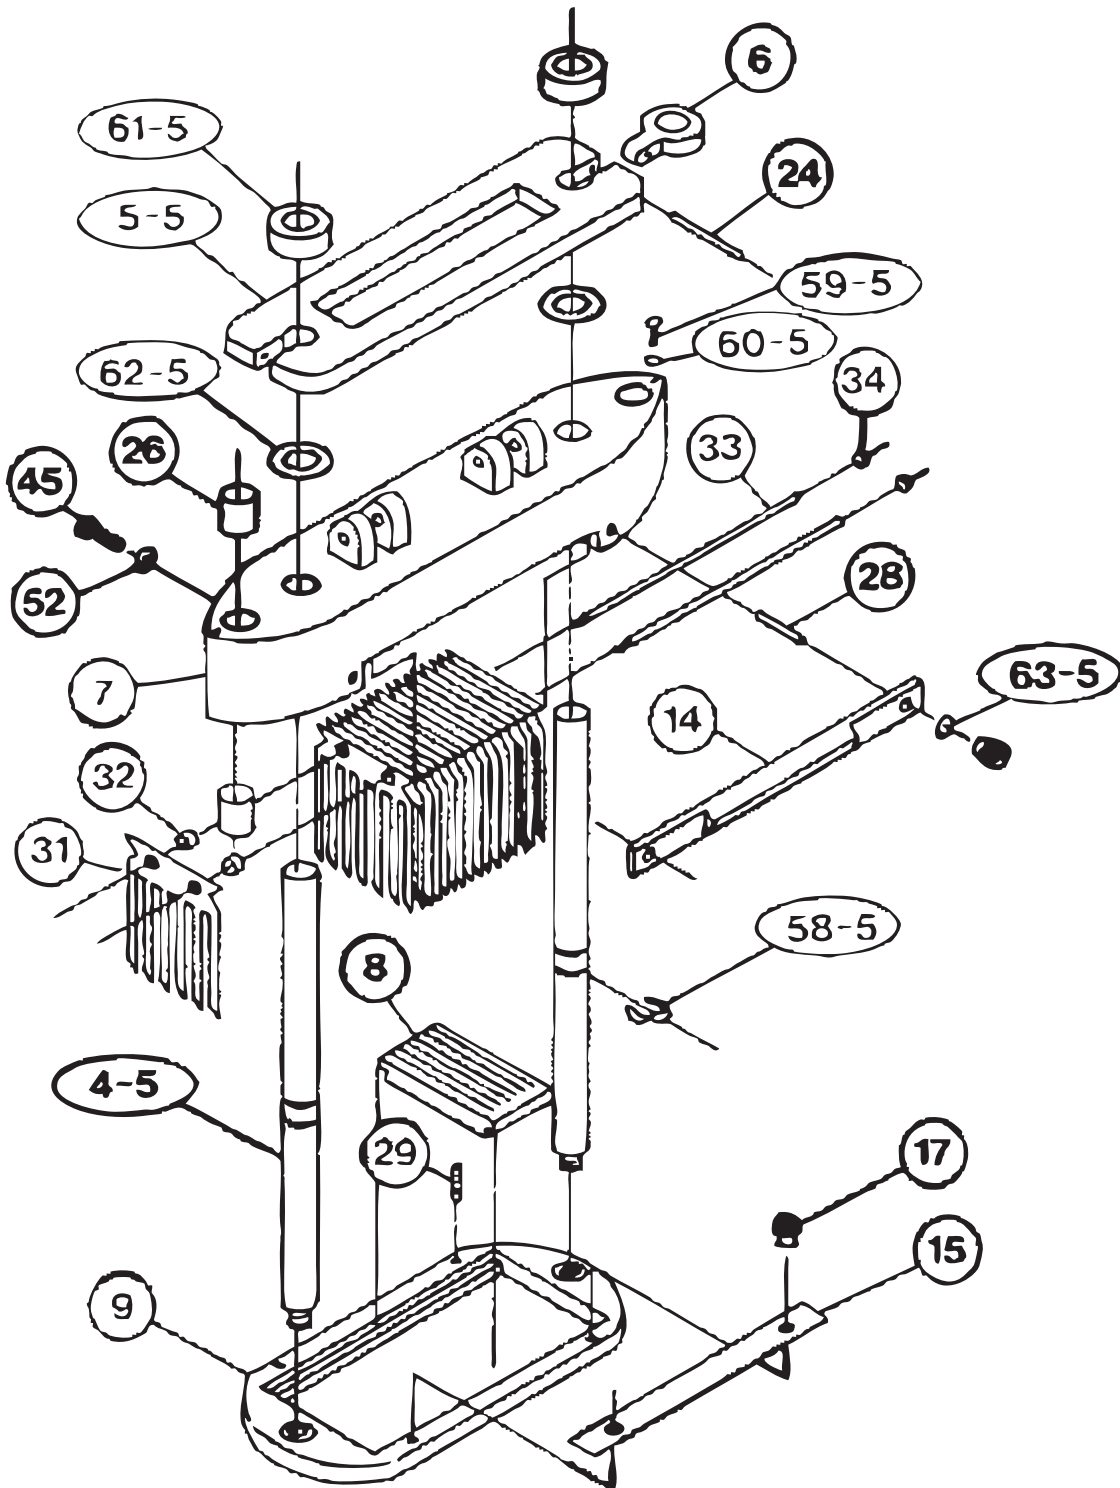

Parts Breakdown

Item 11060

Parts Breakdown

Item 11060

Parts Breakdown

Item 11060

Item No.	Description	Position	Item No.	Description	Position	Item No.	Description	Position
AJ092	Base for 11060	1	AJ110	Bumper for Handle for 11060	23-5	AH835	Allen Cap Screw 3/4" for 11060	45
AJ093	Column for 11060	2	AH824	Pin for Lock Ring for 11060	24	AJ118	Allen Cap Screw 1/4" - 1" for 11060	46-5
45658	Exterior Shaft for 11060	3	AJ111	Bushing 1/2" for 11060	25-5	AH837	Plain Washer 1/4" for 11060	47
AJ094	Inside Shaft for 11060	4-5	44868	Bushing 3/4" for 11060	26	AH838	Internal Washer 3/4" for 11060	48
AJ095	Link Arm for 11060	5-5	AH825	Bushing 1/4" for 11060	27	AH839	Internal Washer 1/2" for 11060	49
AJ096	Lock Ring for 11060	6	AJ112	Allen Set Screw 1/4" - 20x1 1/2" for 11060	28	AJ119	Internal Washer 1/4" for 11060	50
AJ097	Block for 11060	7	AH826	Allen Set Screw 1" for 11060	29	AH840	Internal Washer 3/16" for 11060	51
AJ098	Plastic Guide for 11060	8	AC924	Complete Set of Blade for 11060	30	AH841	Lock Washer 1/4" for 11060	52
44869	Down Holder for Needler for 11060	9	AC925	Individual Blade for 11060	31	AJ120	Stainless Steel Rod 3/8" x 5 3/4" for 11060	56-5
AJ099	Guide with Bushing for Inside Shaft for 11060	10-5	AH827	Blades Spacer for 11060	32	AJ121	Allen Cap Screw 10-24 x 1/2" for 11060	57-5
AJ100	Eye Bolt for Spring for 11060	11	AH828	Threaded Rod for 11060	33	16278	C-Clip Shaft Holder for 11060	58-5
AJ101	Support for Handle for 11060	12-5	AJ113	Elastic Stop Nut for 11060	34	AJ122	Stainless Steel Hex Head Screw 10-32 x 3/8" for 11060	59-5
AJ102	Handle for 11060	13-5	AH829	Nut 3/4" for 11060	35	AH843	Stainless Steel Plain Washer 3/16" for 11060	60-5
16263	Square Bar for 11060	14	AJ114	Nut 1/2" for 11060	36	AJ123	Top Rubber Bumper for 11060	61-5
AJ103	Flat Bar for 11060	15	AH830	Nut 1/4" for 11060	37	AJ124	Bottom Rubber Washer for 11060	62-5
AJ104	Top Plate for 11060	16-5	AH831	Nut 3/16" for 11060	38	AH844	Stainless Steel Lock Washer 1/4" for 11060	63-5
AH823	Knurled Nut for 11060	17	AJ115	Stainless Steel Rod 3/8" x 7 for 11060	39	AJ125	Bracket for Hood for 11060	64-5
AJ105	Connecting Rod for 11060	18-5	AJ116	Bolt 1/4" x 2" for 11060	40	AJ126	Nut 3/8" for 11060	65-5
AJ106	Extension Bar for 11060	19	AH832	Bolt 1/4" x 1 1/2" for 11060	41	AJ127	Lock Washer 3/8" for 11060	66-5
AJ107	Sanitary Round Bar for 11060	20	AH833	Bolt 3/16" x 1 1/4" for 11060	42	AJ128	Bolt 3/8" - 16x2 1/2" for 11060	67-5
AJ108	Hood for 11060	21-5	AJ117	Metal Screw 1 1/2" - 14 for 11060	43			
AJ109	Spring for 11060	22	AH834	Screw for Hood for 11060	44-5			